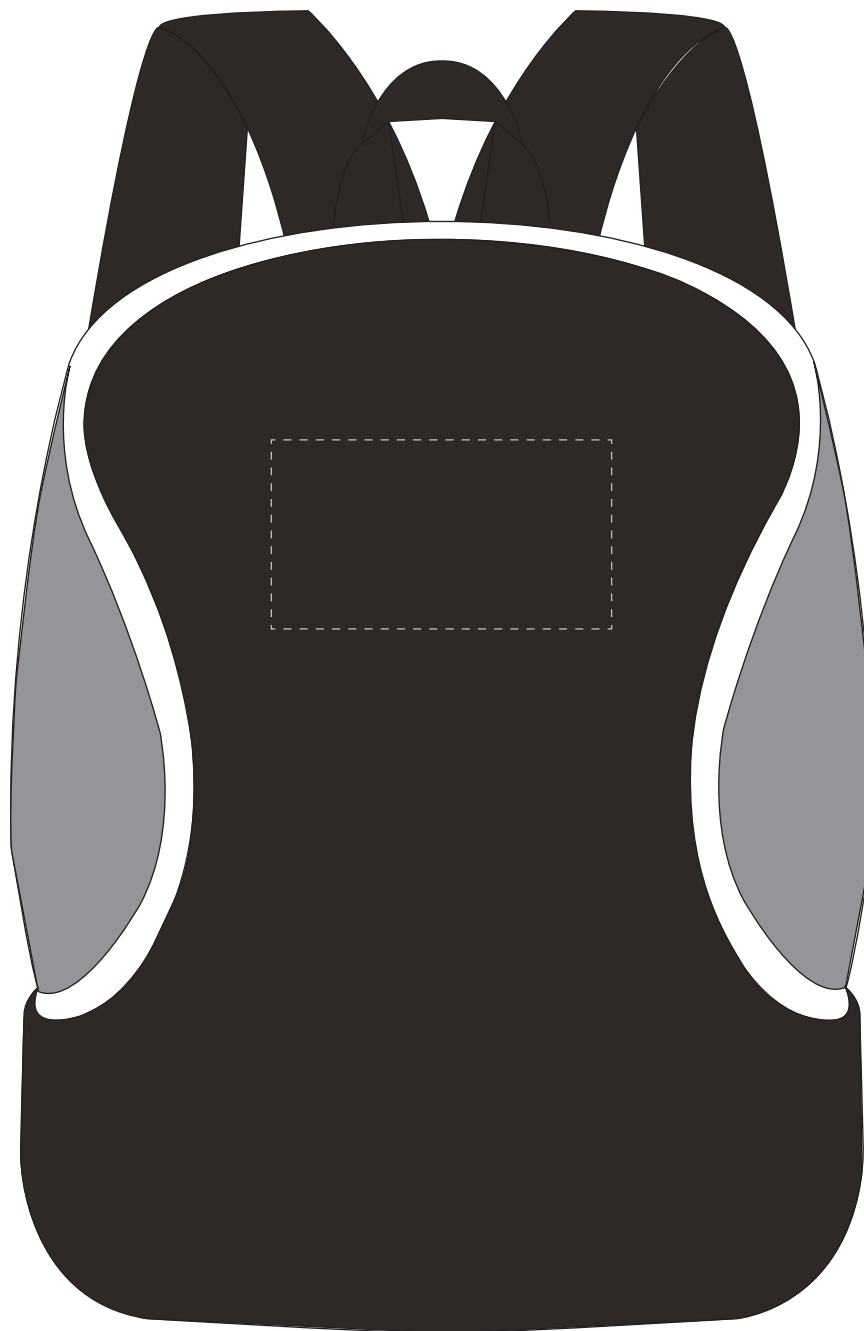

Your Ref:

Quantity:

Product Code: QB0139

Our Ref:

Version: 1

Product Colour: BLACK

**PRINTING CONCERNS:**

We stock this item in the following colours

**MADERIA THREAD COLOUR**

ARTWORK SCALE 50%

- Colour 1
- Colour 2
- Colour 3
- Colour 4

Product Image for visualisation  
- colours may vary

The dashed line is to demonstrate print area and will not appear on your printed item